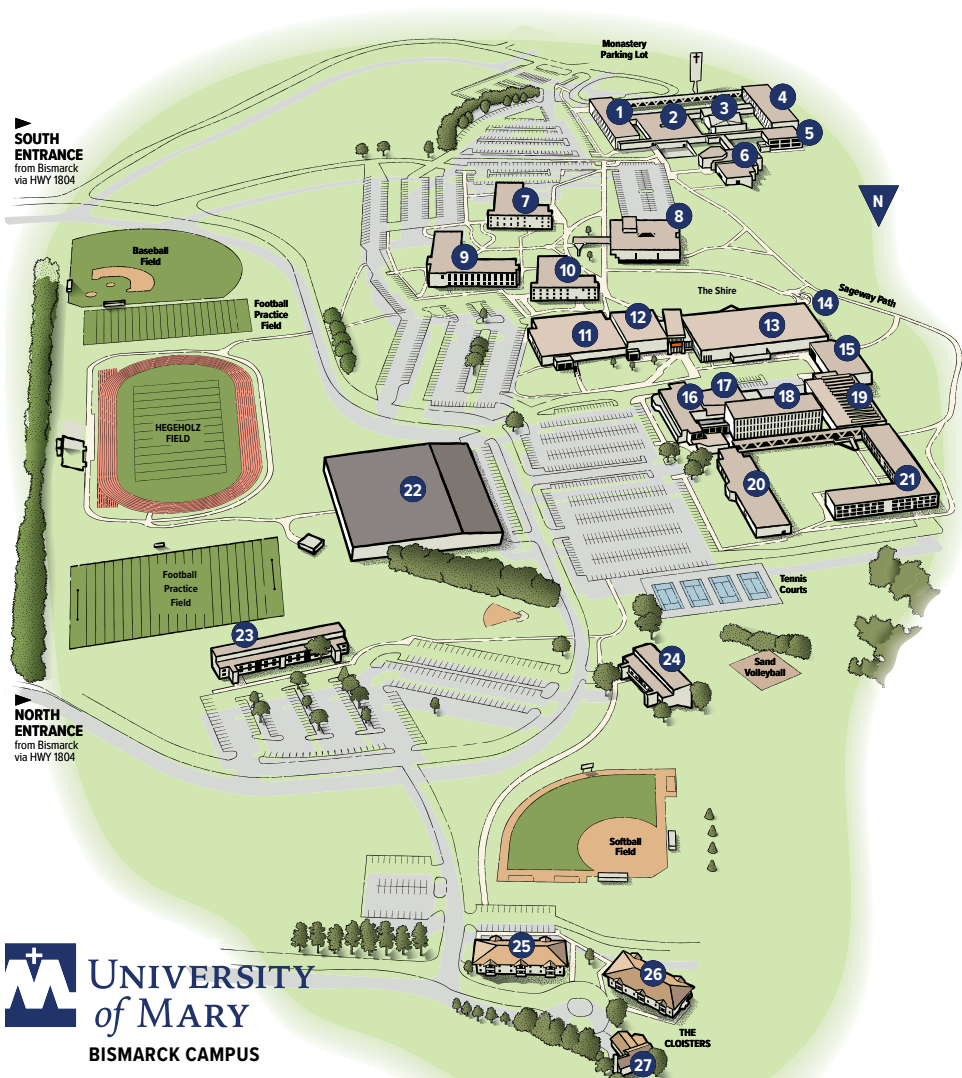

SOUTH ENTRANCE
from Bismarck
via HWY 1804

NORTH ENTRANCE
from Bismarck
via HWY 1804

UNIVERSITY of MARY
BISMARCK CAMPUS

1. Boniface East Hall & The Liffrig School of Education and Behavioral Sciences 2. Benedictine Center for Servant Leadership & Our Lady of the Word Chapel 3. Our Lady of the Annunciation Chapel 4. Boniface West Hall, Riverview Hall, Guest Suites, & Saint Anne's Chapel 5. Harold Schafer Leadership Center 6. Gary Tharaldson School of Business (GTSB) 7. Greg Butler Hall 8. Welder Library	9. Roers Hall & Occursus Domini Chapel (Jacob's Well) 10. Hillside Hall 11. Richard A. Tschider Center for Health Science 12. McDowell Activity Center 13. Lumen Vitae University Center (LVUC) 14. Grotto 15. Leach Center for Student Life (Chick's Place) 16. Clairmont Center for Performing Arts & Benet Chapel 17. Arno Gustin Hall 18. Harold J. Miller Center	19. Hamm School of Engineering (Upper Level) Saint Gianna School of Health Sciences (Lower Level) 20. Casey Center for Nursing Education 21. North Hall 22. Fieldhouse & Fitness Center 23. Boyle Hall 24. Deichert Hall 25. Subiaco Apartments 26. Monte Cassino Apartments 27. Chesterton's Campus Pub